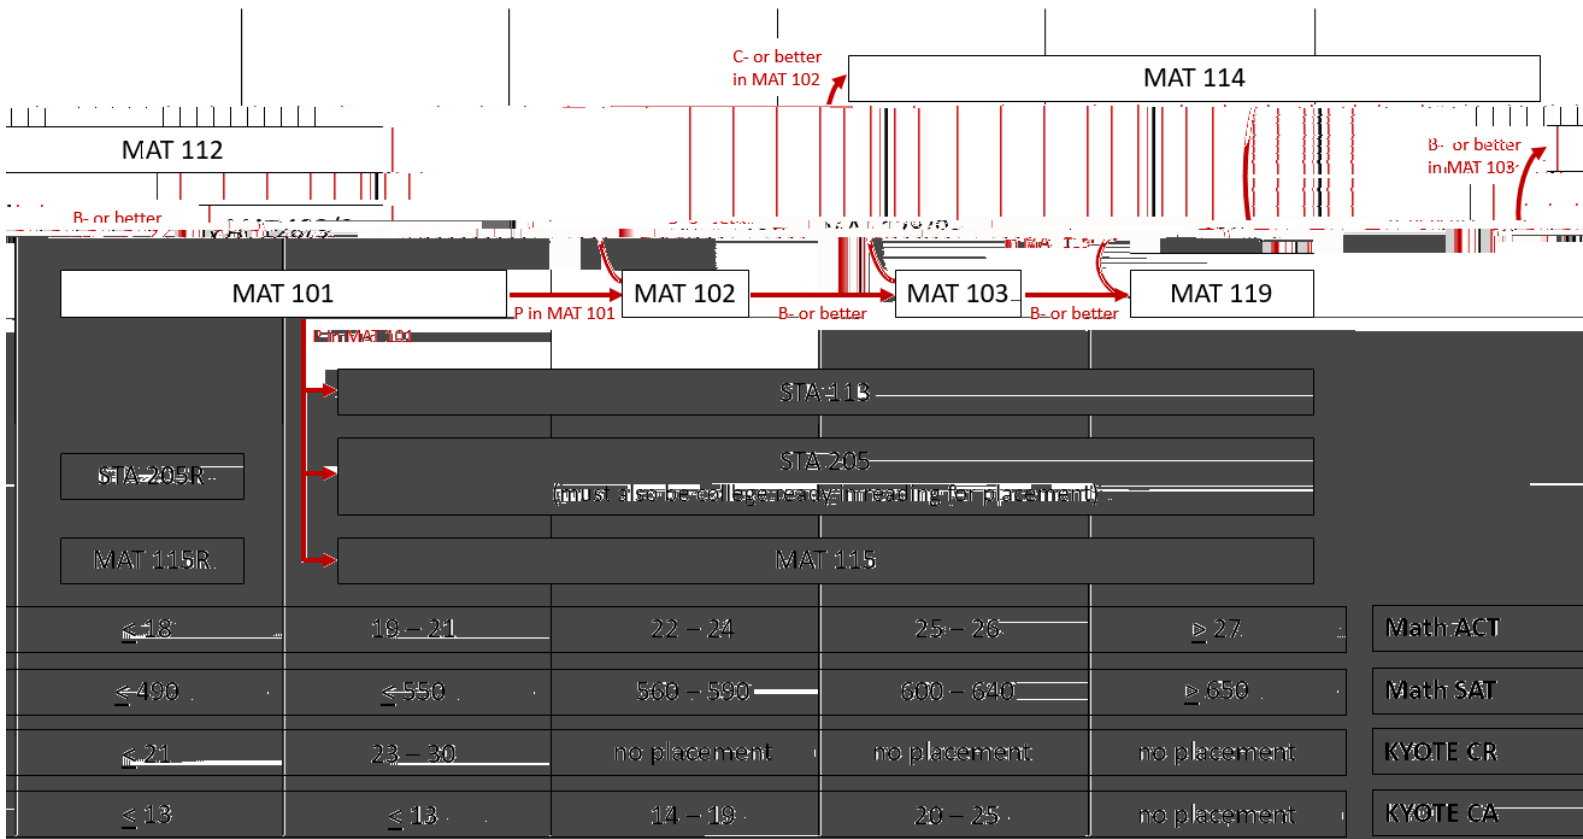

Placement in MAT/STA Courses – First-Time Freshmen / Transfer Students

Notes: MMath PSR of 102 does not necessarily guarantee placement into MAT 114. If registration is blocked, then the student must complete MAT 102 to satisfy the course pre

Placement in MAT/STA Courses – First-Time Freshmen / Transfer Students

ACT / SAT / KYOTE Placement

ALEKS Placement

Placement in MAT/STA Courses – Continuing Students with Developmental Coursework

Students in MAHD 092 / 095

Note: Students needing to complete MAT 102 may choose to complete the KYOTE College Algebra test to improve placement (this will be offered to continuing students). Additionally, they can choose to work in ALEKS independently.